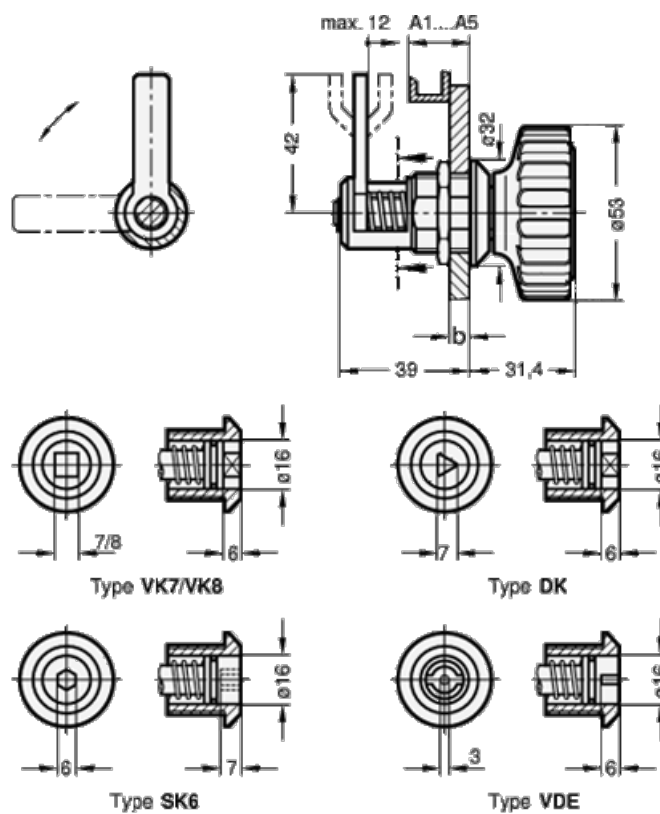

Data Sheet

Article number: 201161RGA4
Description: E+G Door lock GN 116.1-RG-A4
RG with knurled knob GN 7336

Measures

b max = 12
Door + frame thickness = 27-39